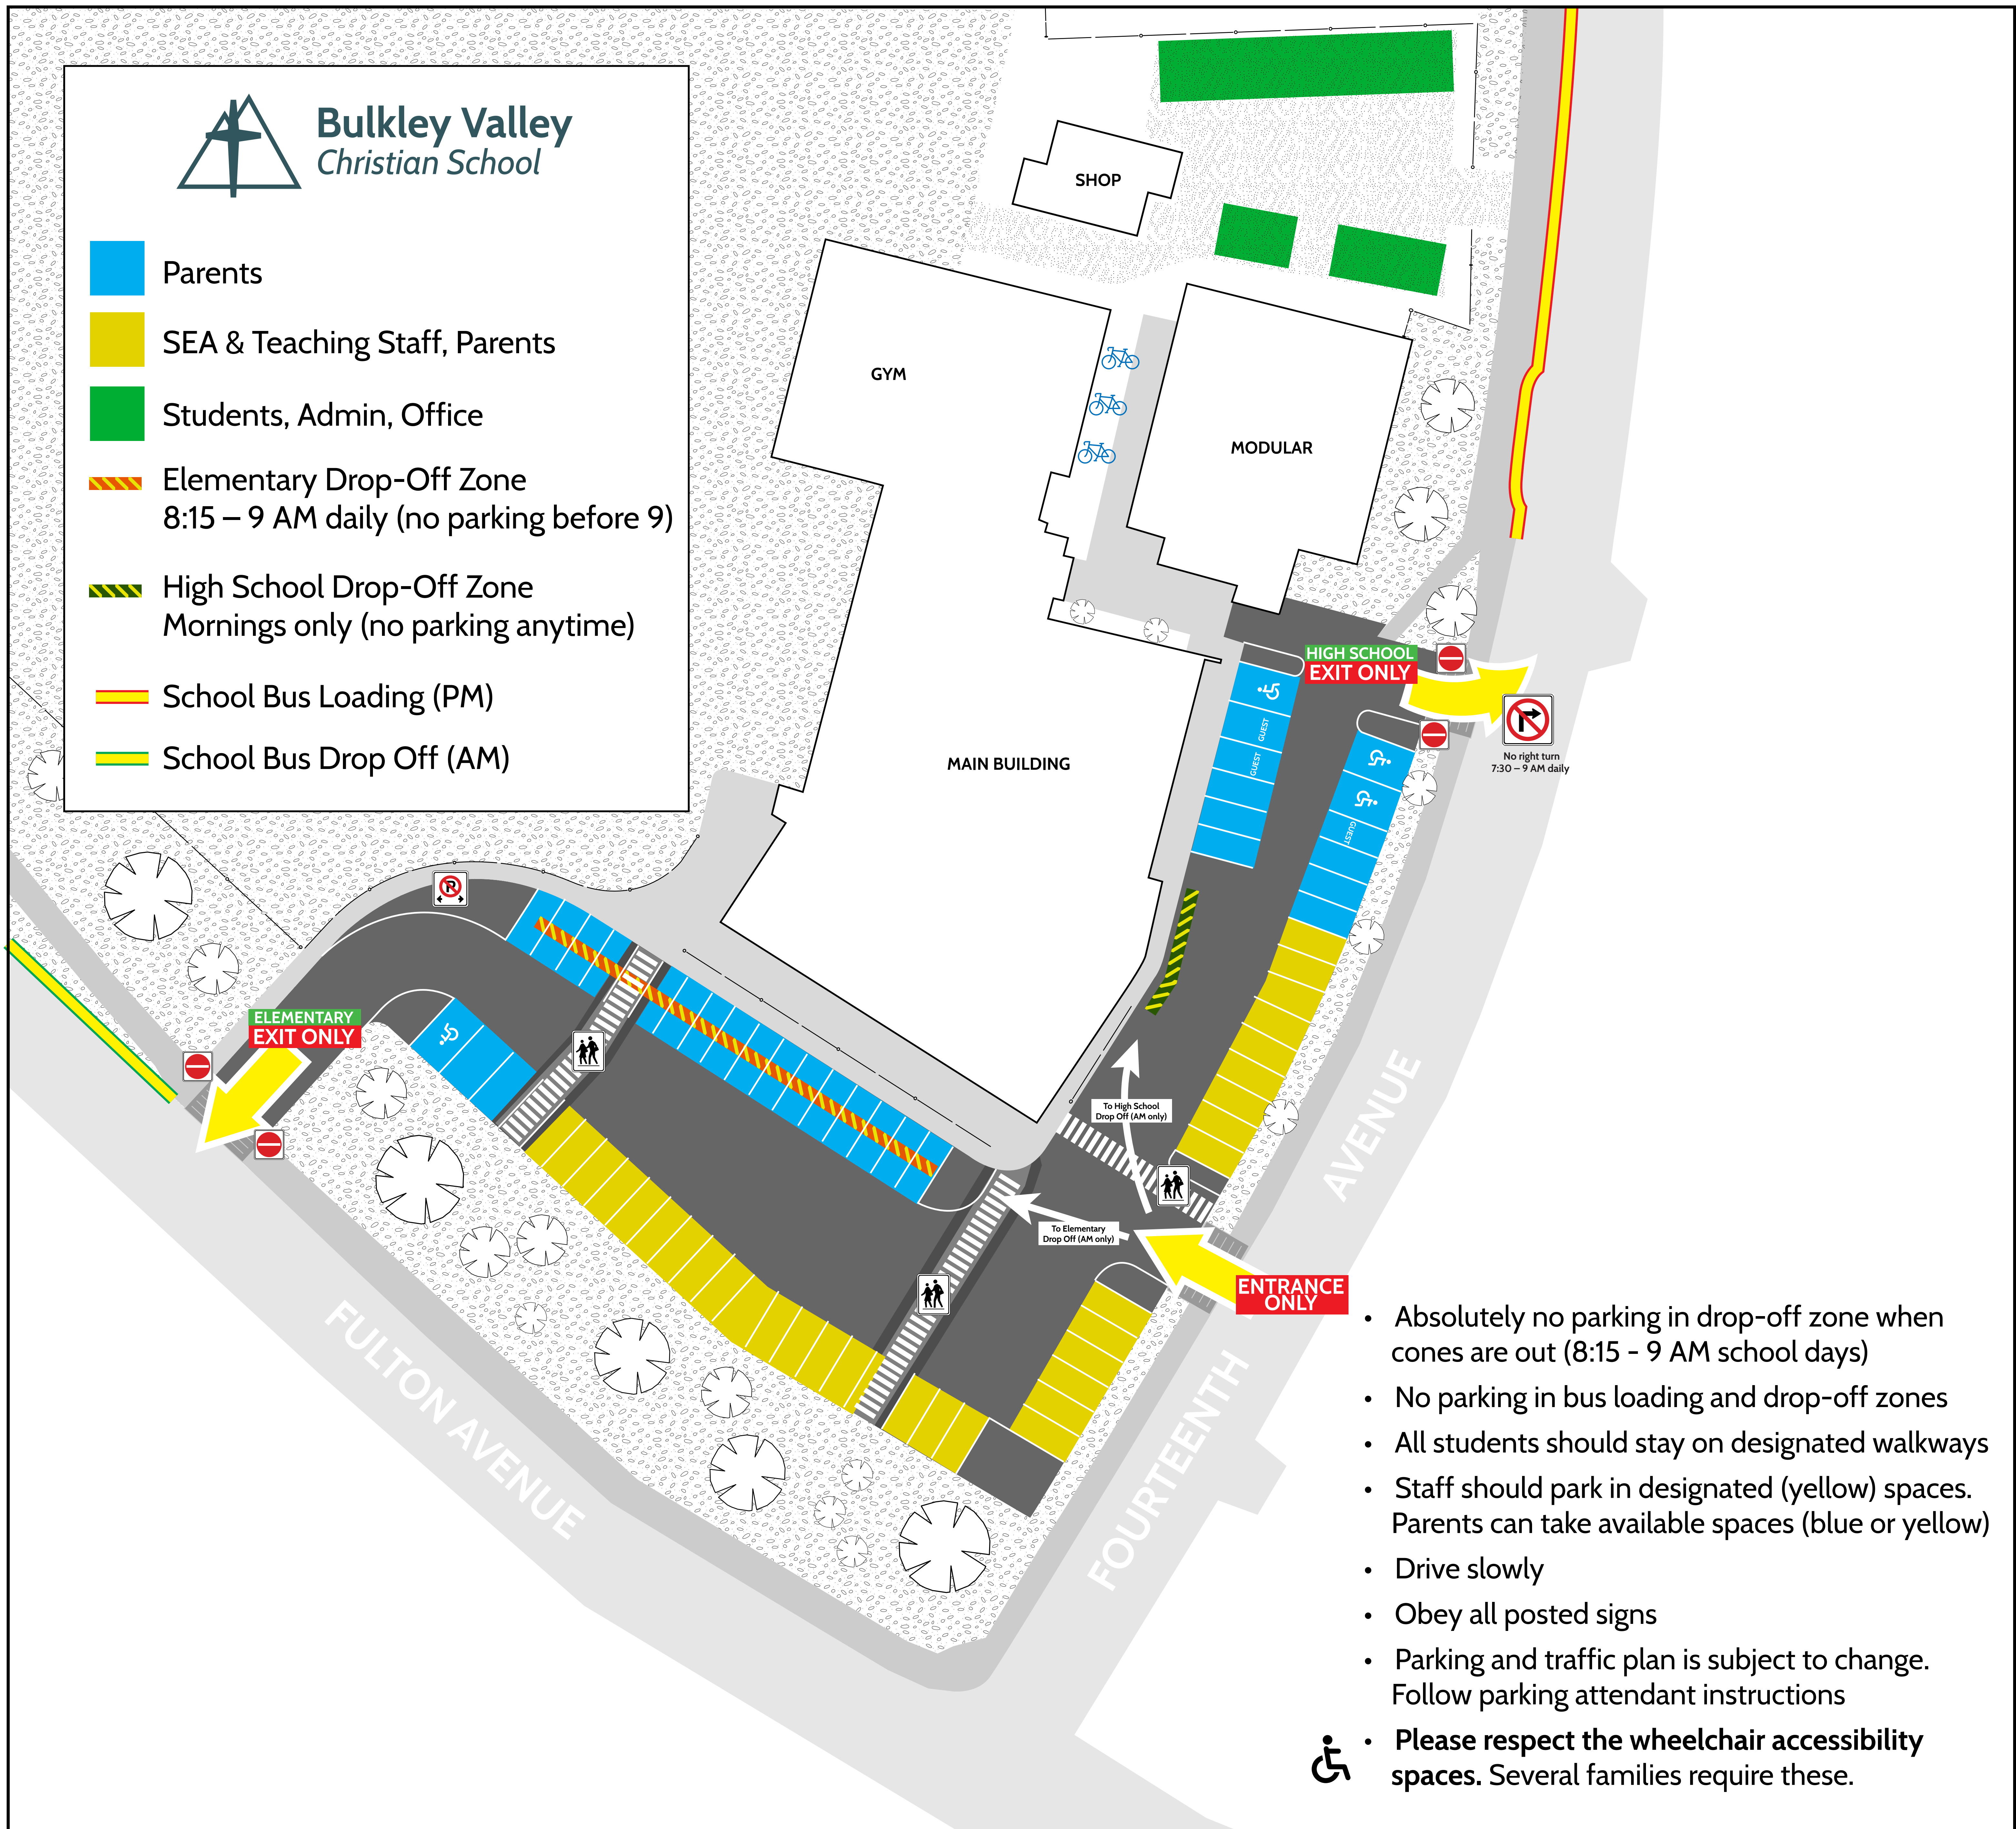

Bulkley Valley Christian School

- Parents
- SEA & Teaching Staff, Parents
- Students, Admin, Office
- Elementary Drop-Off Zone
8:15 – 9 AM daily (no parking before 9)
- High School Drop-Off Zone
Mornings only (no parking anytime)
- School Bus Loading (PM)
- School Bus Drop Off (AM)

- Absolutely no parking in drop-off zone when cones are out (8:15 - 9 AM school days)
- No parking in bus loading and drop-off zones
- All students should stay on designated walkways
- Staff should park in designated (yellow) spaces. Parents can take available spaces (blue or yellow)
- Drive slowly
- Obey all posted signs
- Parking and traffic plan is subject to change. Follow parking attendant instructions
- Please respect the wheelchair accessibility spaces. Several families require these.